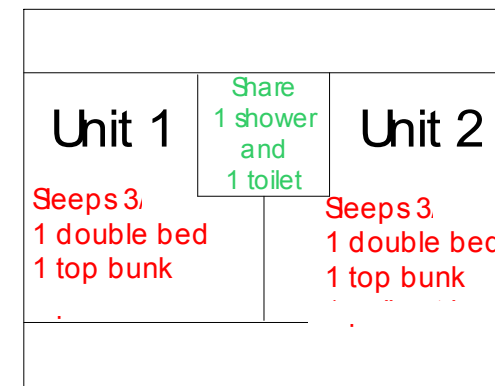

Plan of the Lodge at Pirongia Forest Park Lodge

Lodge: sleeps 42 total
 Units: sleeps 6 total
 Lodge and Units: sleeps 48 total

The Two Units

(Not as close to lodge as
pictured - about 30m apart)